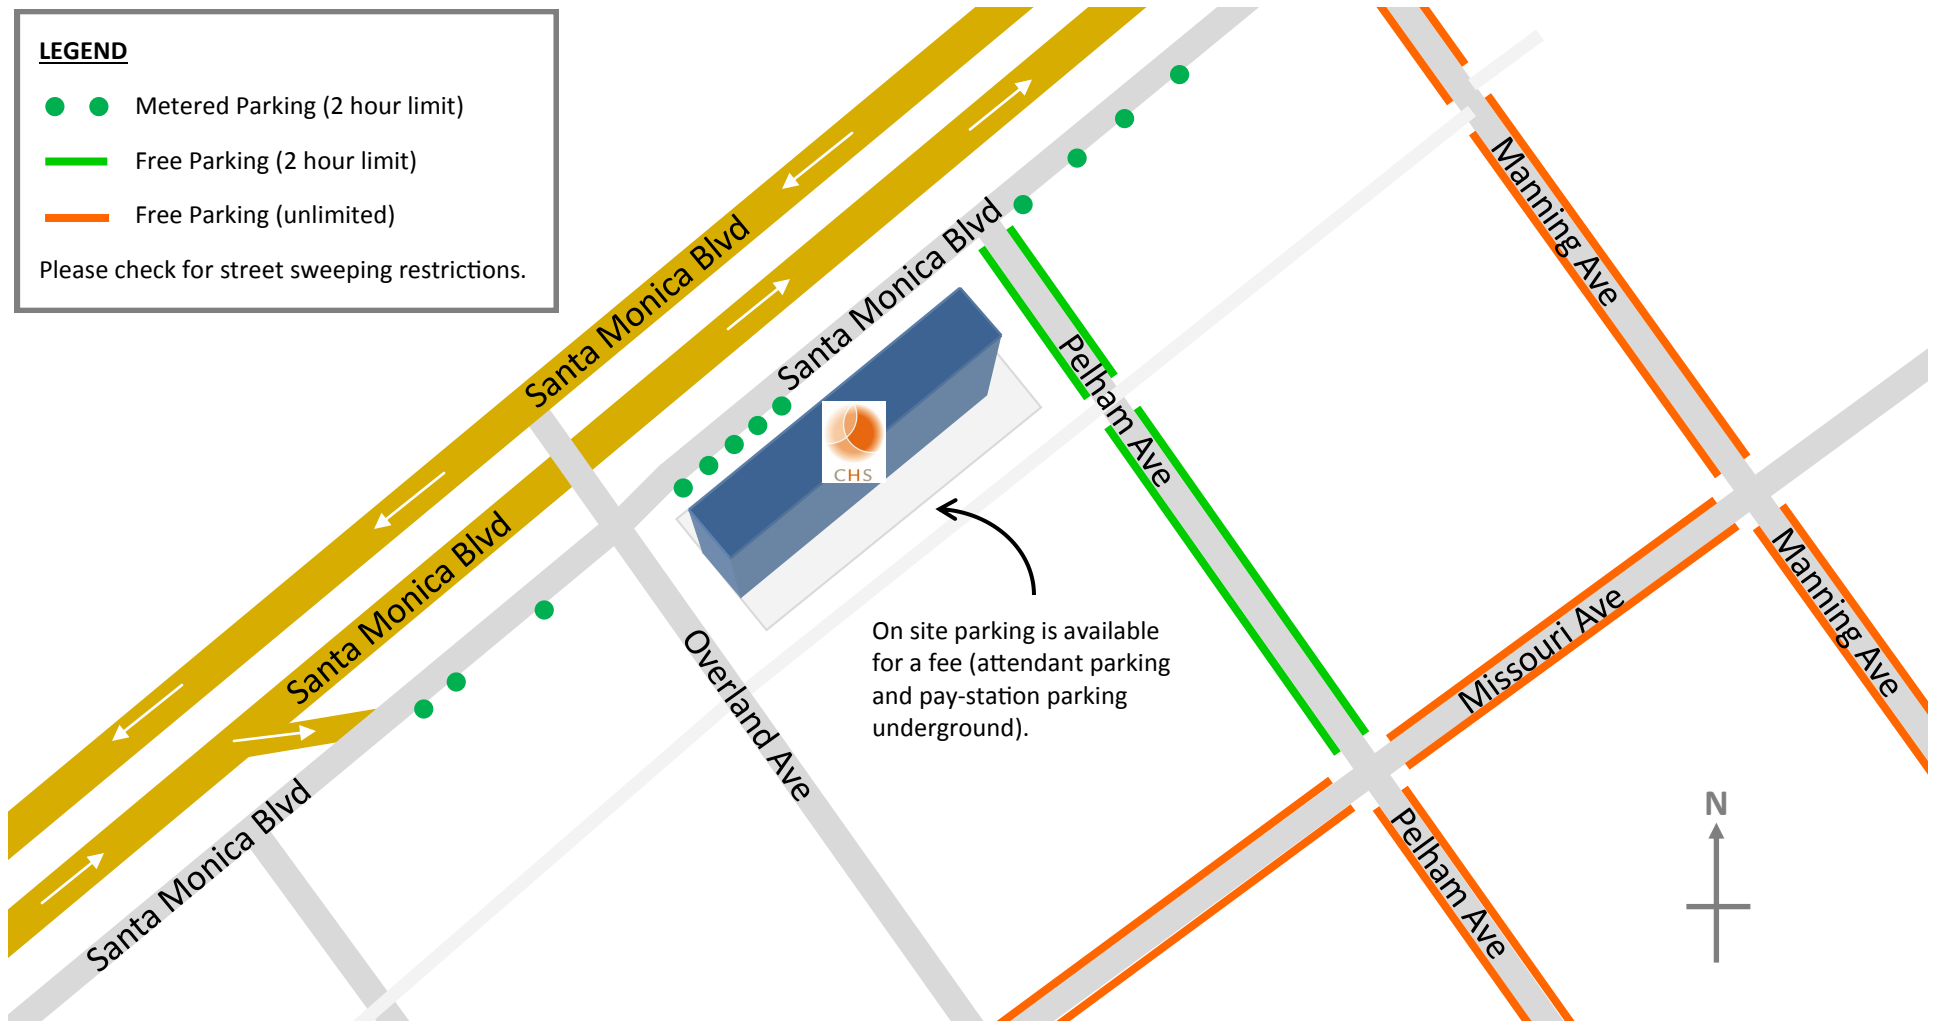

CHS Parking Map

LEGEND

- ● Metered Parking (2 hour limit)
- Free Parking (2 hour limit)
- Free Parking (unlimited)

Please check for street sweeping restrictions.

On site parking is available for a fee (attendant parking and pay-station parking underground).

**10700 Santa Monica Blvd, Suite 311
Los Angeles, CA 90025**